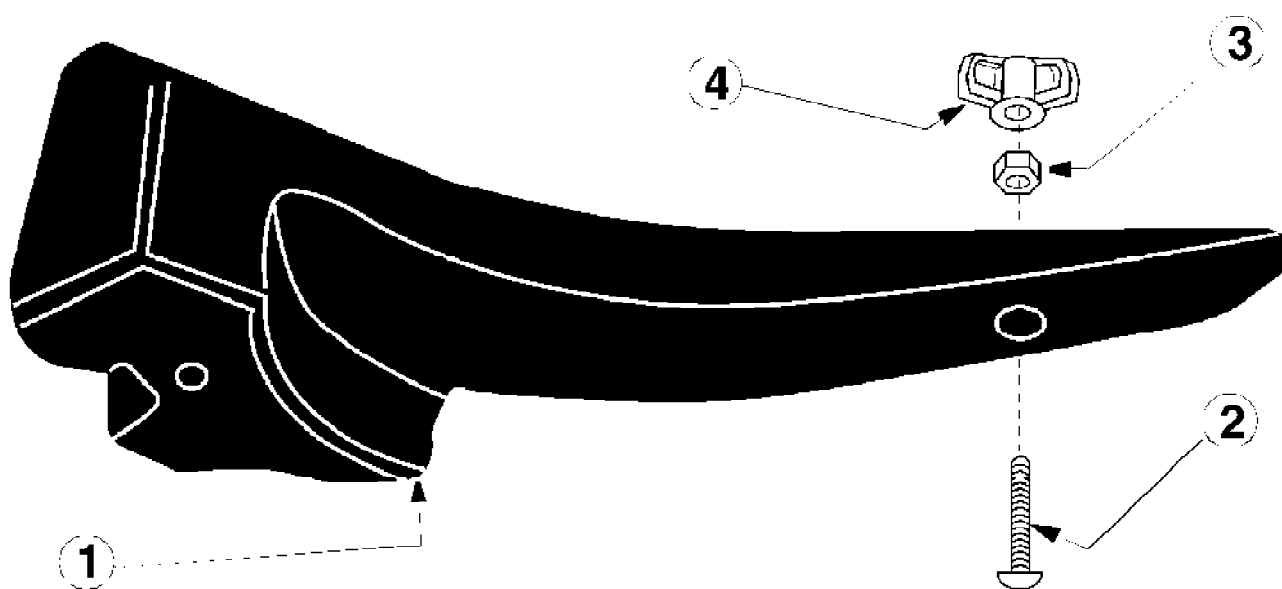

190-118-000 (1997)
46" Mulching Kit

190-118-000 (1997)
46" Mulching Kit

Page 2 of 2

Ref #	Part Number	Qty	S/P/F	Description
1	731-1636	1		Mulching Plug
2	742-0611	2	S	16.28" 3 in 1 Blade
3	742-0612	1	S	14.88" 3 in 1 Blade
4	710-0578	1	/P	Machine Screw (1/4")
?5	712-0291	1	S	Hex Locking Nut (1/4")
?6	712-3087	1	/P	Wing Nut (1/4")